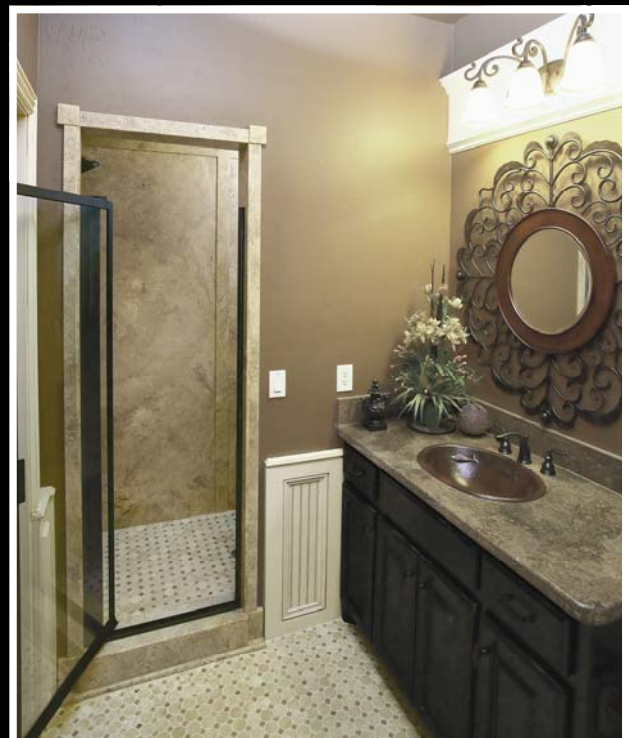

## TOPS & SINKS

- TOP IS 1/2" THICK SOLID  
SURFACE AND 22" DEEP
- 1" PROFILE WITH MODIFIED  
OGEE FRONT EDGE
- LOOSE BACK SPLASH  
(3" HIGH)
- SIDE SPLASH AVAILABLE (NOT  
INCLUDED)
- SOLID SURFACE SINK WITH  
OVERFLOW
- SINK INTEGRATED INTO TOP  
FOR ONE PIECE LOOK
- FAUCET HOLES MARKED BUT  
NOT DRILLED